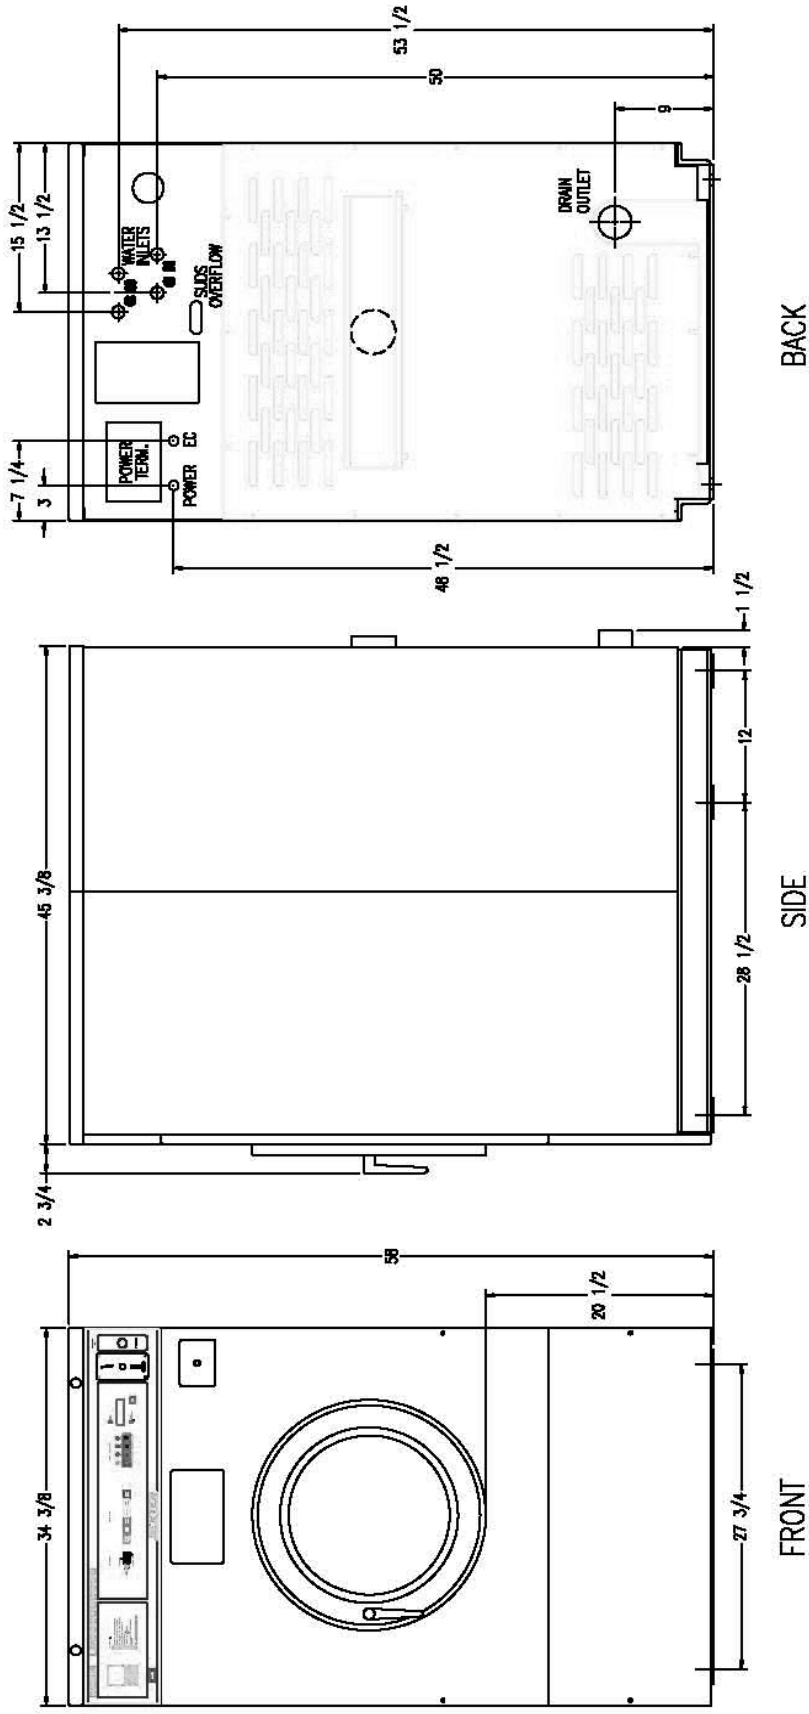

Dexter Commercial T-1200 Washer Mounting Dimensions

The Dexter Company
 2211 W. Grimes, Fairfield, Iowa 52556
www.dexterlaundry.com
 1-800-524-2954

© 2006 The Dexter Company

Dexter reserves the right to change specifications without notice.