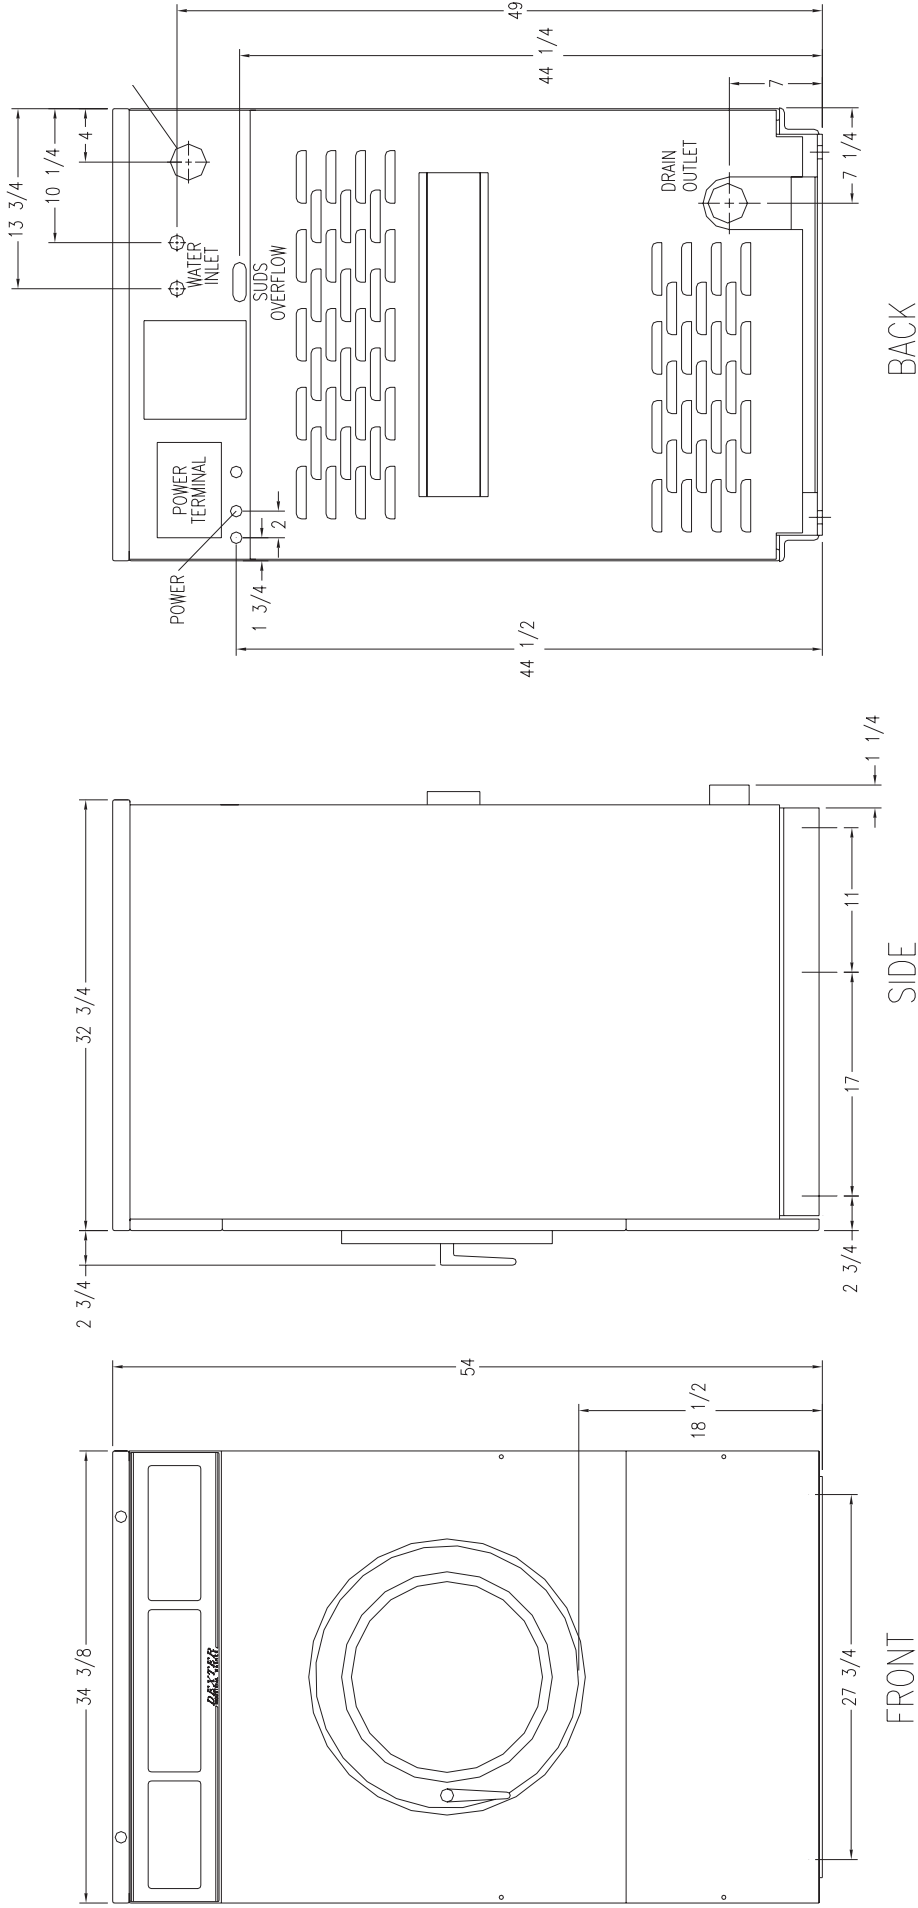

Dexter Commercial T-650 Express Washer Mounting Dimensions

DEXTER

The Dexter Company
 2211 W. Grimes, Fairfield, Iowa 52556
www.dexterlaundry.com
 1-800-524-2954

© 2006 The Dexter Company

Dexter reserves the right to change specifications without notice.